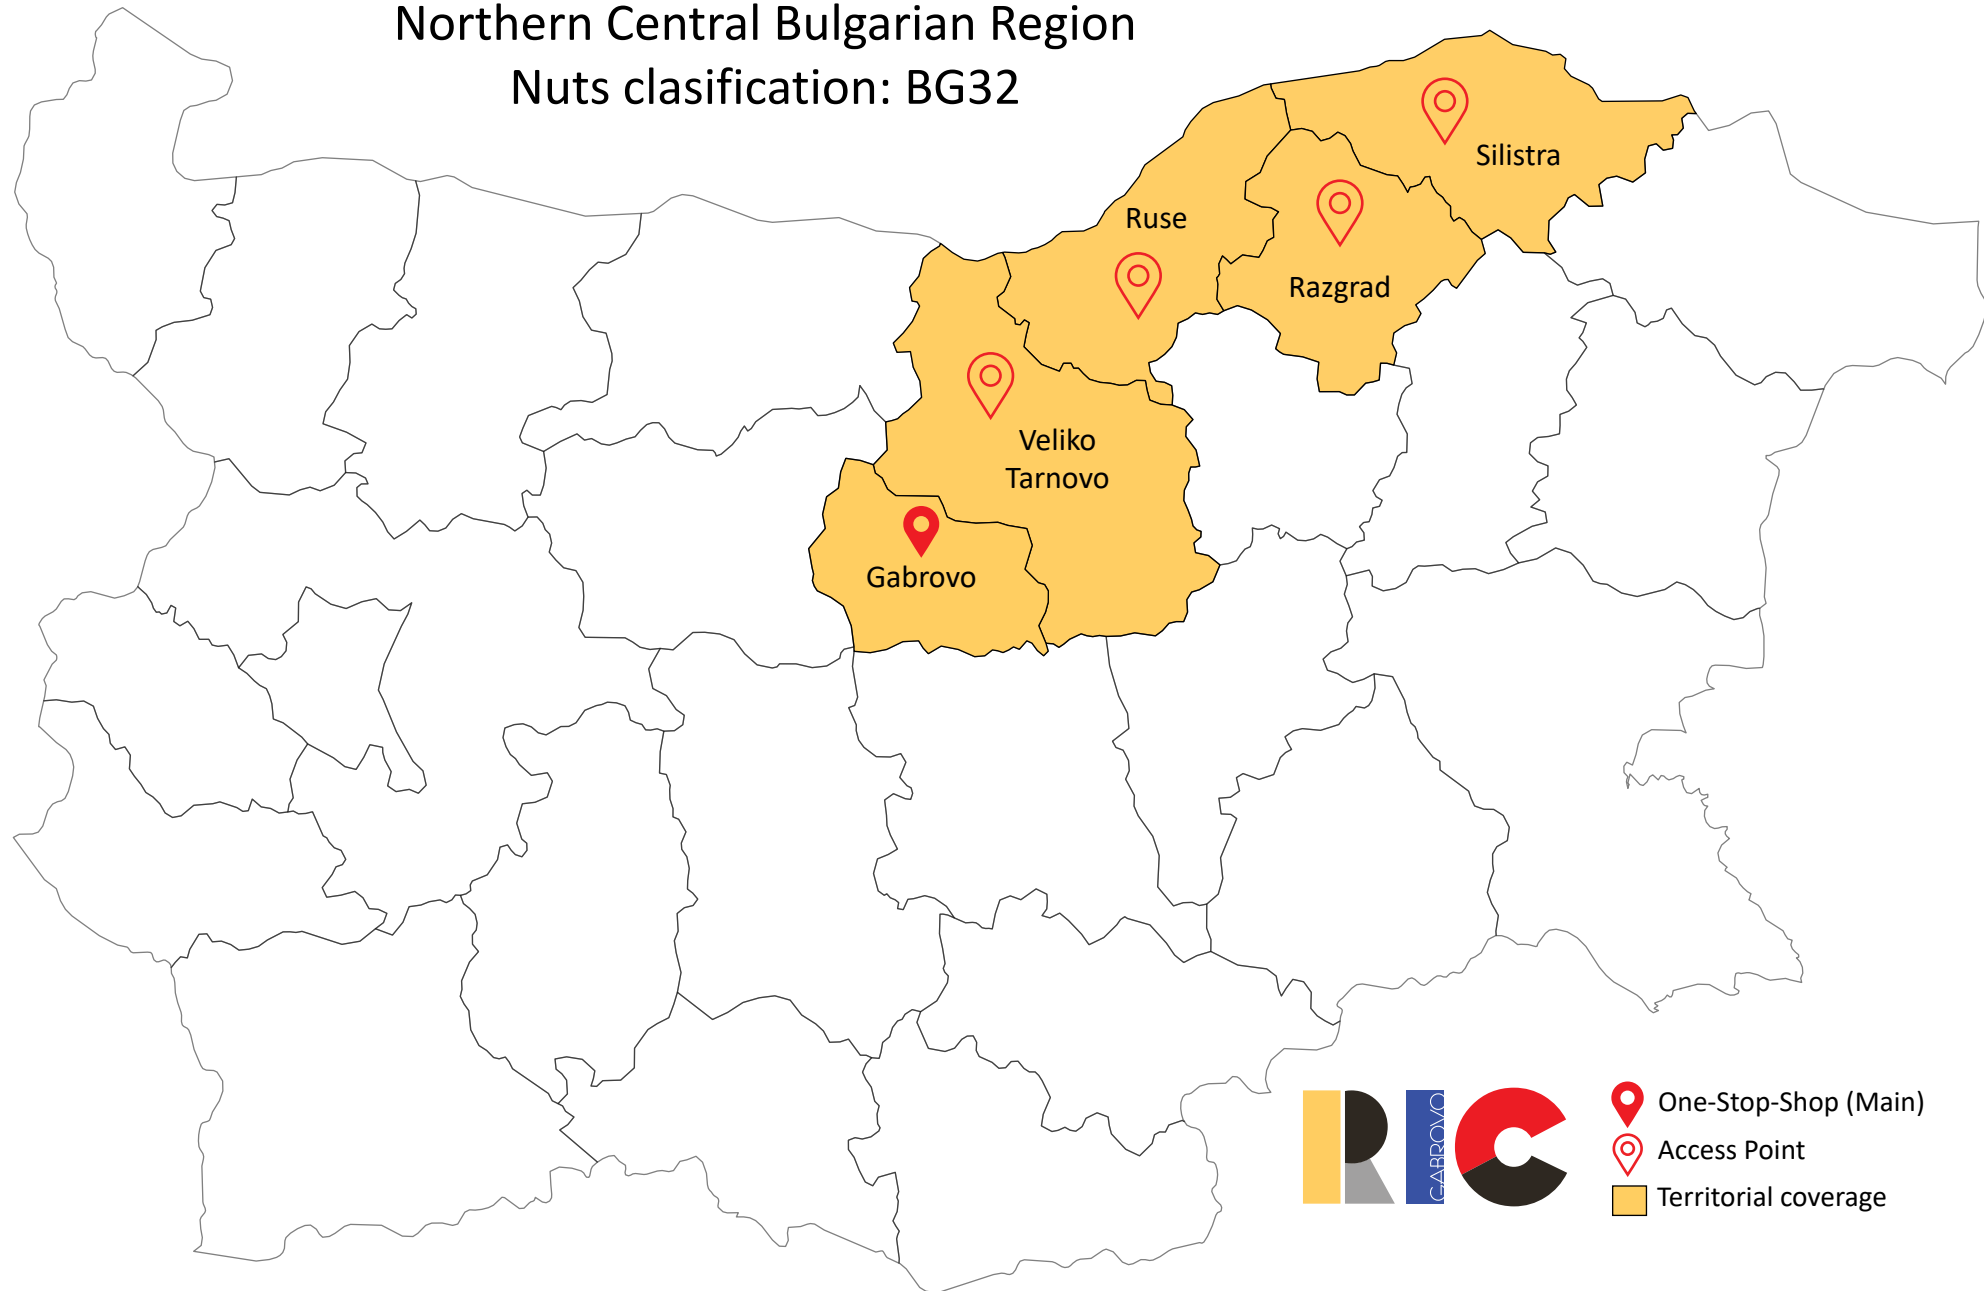

Northern Central Bulgarian Region

Nuts clasification: BG32

-  One-Stop-Shop (Main)
-  Access Point
-  Territorial coverage